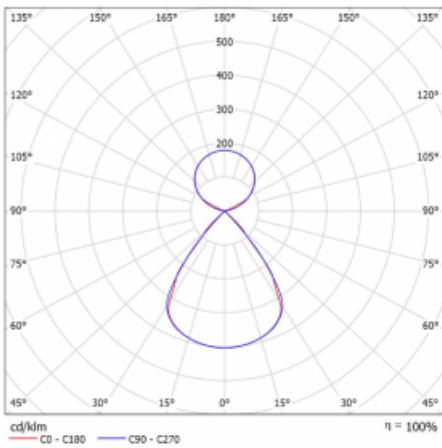

Type of installation	Suspended
Light distribution	Direct-indirect clear plexi
Luminaire shape	Linear
Colour of the luminaires	White
Material	Aluminium
Lifetime	L80/B20 50 000 hours
Warranty	60 months
Description of luminaires	Luminaire suspended
item description	D/I - 52/48
Dimensions	2244 mm × 47 mm × 69 mm
Light source	LED MODUL
Type of optical system	Plastic louvre low UGR
Luminous flux	9190 lm ± 10 %
Colour Temperature	4000 K cool white
Luminous efficacy	162 lm/W
MacAdam Light source	3
Colour rendering index	80
UGR max. X=4H Y=8H, $\rho=70,50,20$	12.8

## Technical drawing

Luminaire power input 56.7 W  $\pm$  10 %

Connection of the luminaires Electronic ballast non-dimmable

Electrical voltage 220-240V

Frequency 50/60Hz

⊕ CE IP 20

## Curve