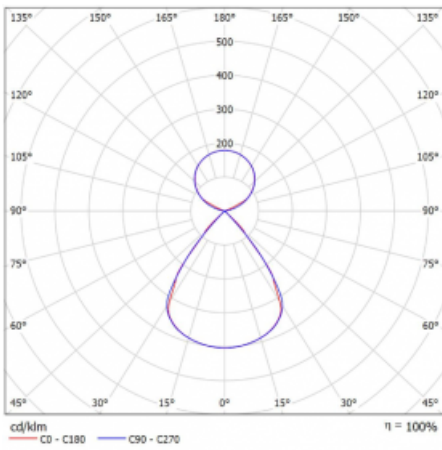

Type of installation	Suspended
Light distribution	Direct-indirect clear plexi
Luminaire shape	Linear
Colour of the luminaires	Silver
Material	Aluminium
Lifetime	L80/B20 50 000 hours
Warranty	5 years
Description of luminaires	Luminaire suspended
item description	D/I - 52/48
Dimensions	2244 mm × 47 mm × 69 mm
Light source	LED MODUL
Type of optical system	Plastic louvre low UGR
Luminous flux*	9190 lm
Colour Temperature	4000 K cool white
Luminous efficacy	162 lm/W
MacAdam Light source	3
Colour rendering index	80
UGR max. X=4H Y=8H, $\rho=70,50,20$	12.8

Technical drawing

Luminaire power input* 56.7 W

Connection of the luminaires ON/OFF

Electrical voltage 220-240V

Frequency 50/60Hz

⊕ CE IP 20

*±10 %

Curve