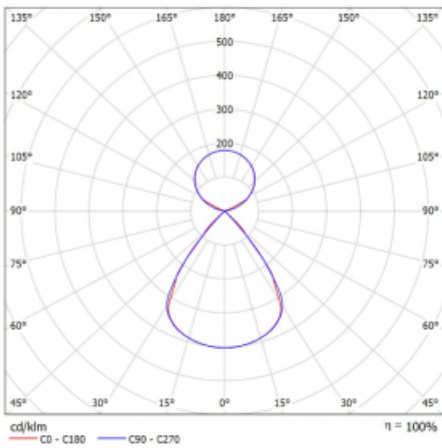

Type of installation	Suspended
Light distribution	Direct-indirect clear plexi
Luminaire shape	Linear
Colour of the luminaires	Silver
Material	Aluminium
Lifetime	L80/B20 50 000 hours
Warranty	60 months
Description of luminaires	Luminaire suspended
item description	D/I - 52/48
Dimensions	2244 mm × 47 mm × 69 mm
Light source	LED MODUL
Type of optical system	Plastic louvre low UGR
Luminous flux	9190 lm ± 10 %
Colour Temperature	4000 K cool white
Luminous efficacy	162 lm/W
MacAdam Light source	3
Colour rendering index	80
UGR max. X=4H Y=8H, $\rho=70,50,20$	12.8

## Technical drawing

Luminaire power input 56.7 W  $\pm$  10 %

Connection of the luminaires Electronic ballast non-dimmable

Electrical voltage 220-240V

Frequency 50/60Hz

⊕ CE IP 20

## Curve