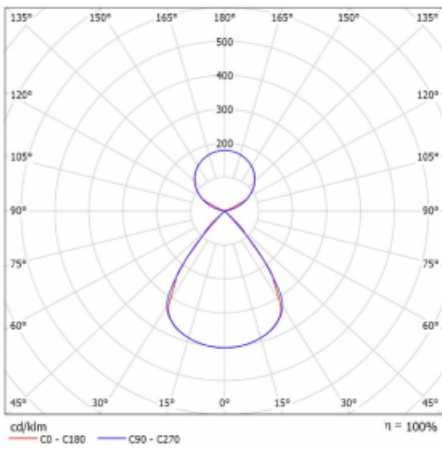

Type of installation	Suspended
Light distribution	Direct-indirect clear plexi
Luminaire shape	Linear
Colour of the luminaires	Black
Material	Aluminium
Lifetime	L80/B20 50 000 hours
Warranty	60 months
Description of luminaires	Luminaire suspended
item description	D/I - 52/48
Dimensions	2244 mm × 47 mm × 69 mm
Light source	LED MODUL
Type of optical system	Plastic louvre low UGR
Luminous flux	9190 lm ± 10 %
Colour Temperature	4000 K cool white
Luminous efficacy	162 lm/W
MacAdam Light source	3
Colour rendering index	80
UGR max. X=4H Y=8H, $\rho=70,50,20$	12.8

## Technical drawing

Luminaire power input 56.7 W  $\pm$  10 %

Connection of the luminaires Electronic ballast non-dimmable

Electrical voltage 220-240V

Frequency 50/60Hz

⊕ CE IP 20

## Curve