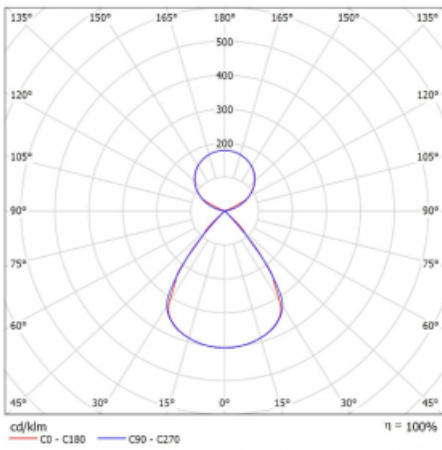

Type of installation	Suspended
Light distribution	Direct-indirect clear plexi
Luminaire shape	Linear
Colour of the luminaires	Black
Material	Aluminium
Lifetime	L80/B20 50 000 hours
Warranty	5 years
Description of luminaires	Luminaire suspended
item description	D/I - 52/48
Dimensions	2244 mm × 47 mm × 69 mm
Light source	LED MODUL
Type of optical system	Plastic louvre low UGR
Luminous flux*	9190 lm
Colour Temperature	4000 K cool white
Luminous efficacy	162 lm/W
MacAdam Light source	3
Colour rendering index	80
UGR max. X=4H Y=8H, $\rho=70,50,20$	12.8

Technical drawing

Luminaire power input* 56.7 W

Connection of the luminaires ON/OFF

Electrical voltage 220-240V

Frequency 50/60Hz

⊕ CE IP 20

*±10 %

Curve