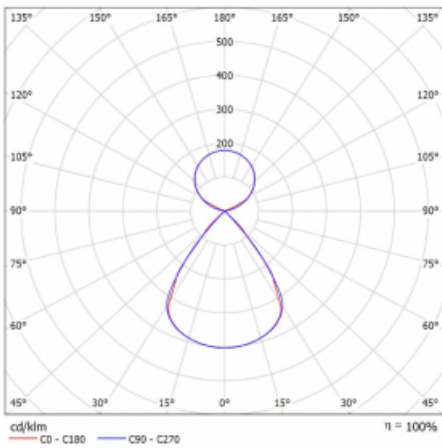

Type of installation	Suspended
Light distribution	Direct-indirect clear plexi
Luminaire shape	Linear
Colour of the luminaires	White
Material	Aluminium
Lifetime	L80/B20 50 000 hours
Warranty	60 months
Description of luminaires	Luminaire suspended
item description	D/I - 52/48
Dimensions	2244 mm × 47 mm × 69 mm
Light source	LED MODUL
Type of optical system	Plastic louvre low UGR
Luminous flux	8810 lm ± 10 %
Colour Temperature	3000 K warm white
Luminous efficacy	155 lm/W
MacAdam Light source	3
Colour rendering index	80
UGR max. X=4H Y=8H, $\rho=70,50,20$	12.6

## Technical drawing

Luminaire power input 56.7 W  $\pm$  10 %

Connection of the luminaires Electronic ballast non-dimmable

Electrical voltage 220-240V

Frequency 50/60Hz

⊕ CE IP 20

## Curve