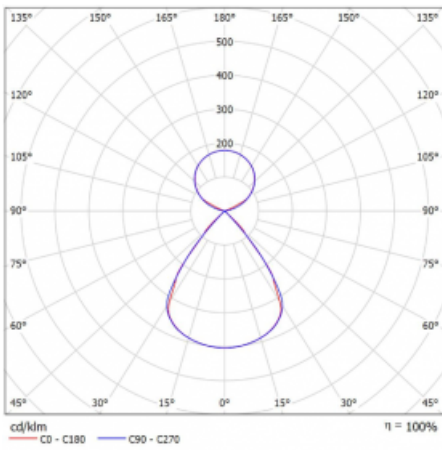

Type of installation	Suspended
Light distribution	Direct-indirect clear plexi
Luminaire shape	Linear
Colour of the luminaires	Silver
Material	Aluminium
Lifetime	L80/B20 50 000 hours
Warranty	60 months
Description of luminaires	Luminaire suspended
item description	D/I - 52/48
Dimensions	2244 mm × 47 mm × 69 mm
Light source	LED MODUL
Type of optical system	Plastic louvre low UGR
Luminous flux	8810 lm ± 10 %
Colour Temperature	3000 K warm white
Luminous efficacy	155 lm/W
MacAdam Light source	3
Colour rendering index	80
UGR max. X=4H Y=8H, $\rho=70,50,20$	12.6

Technical drawing

Luminaire power input 56.7 W \pm 10 %

Connection of the luminaires Electronic ballast non-dimmable

Electrical voltage 220-240V

Frequency 50/60Hz

⊕ CE IP 20

Curve

Downloads