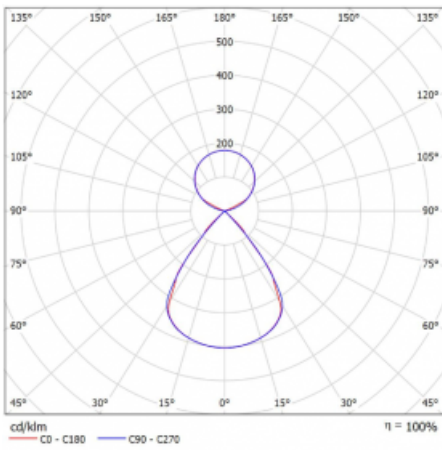

Type of installation	Suspended
Light distribution	Direct-indirect clear plexi
Luminaire shape	Linear
Colour of the luminaires	Silver
Material	Aluminium
Lifetime	L80/B20 50 000 hours
Warranty	5 years
Description of luminaires	Luminaire suspended
item description	D/I - 52/48
Dimensions	2244 mm × 47 mm × 69 mm
Light source	LED MODUL
Type of optical system	Plastic louvre low UGR
Luminous flux*	8810 lm
Colour Temperature	3000 K warm white
Luminous efficacy	155 lm/W
MacAdam Light source	3
Colour rendering index	80
UGR max. X=4H Y=8H, $\rho=70,50,20$	12.6

Technical drawing

Luminaire power input* 56.7 W

Connection of the luminaires ON/OFF

Electrical voltage 220-240V

Frequency 50/60Hz

⊕ CE IP 20

*±10 %

Curve