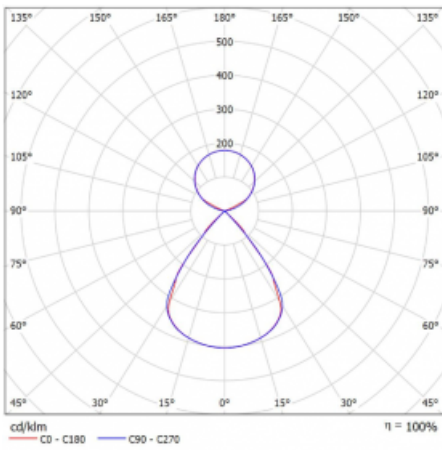

Type of installation	Suspended
Light distribution	Direct-indirect clear plexi
Luminaire shape	Linear
Colour of the luminaires	Black
Material	Aluminium
Lifetime	L80/B20 50 000 hours
Warranty	60 months
Description of luminaires	Luminaire suspended
item description	D/I - 52/48
Dimensions	2244 mm × 47 mm × 69 mm
Light source	LED MODUL
Type of optical system	Plastic louvre low UGR
Luminous flux	8810 lm ± 10 %
Colour Temperature	3000 K warm white
Luminous efficacy	155 lm/W
MacAdam Light source	3
Colour rendering index	80
UGR max. X=4H Y=8H, $\rho=70,50,20$	12.6

## Technical drawing

Luminaire power input 56.7 W  $\pm$  10 %

Connection of the luminaires Electronic ballast non-dimmable

Electrical voltage 220-240V

Frequency 50/60Hz

⊕ CE IP 20

## Curve