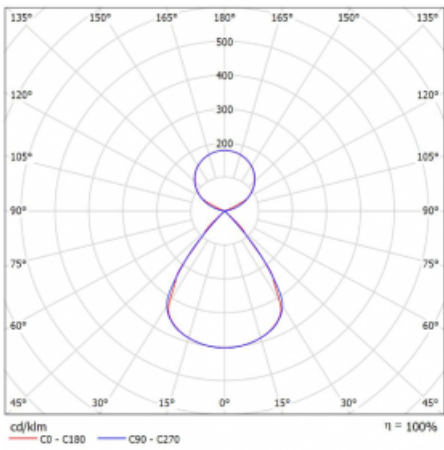

Type of installation	Suspended
Light distribution	Direct-indirect clear plexi
Luminaire shape	Linear
Colour of the luminaires	Black
Material	Aluminium
Lifetime	L80/B20 50 000 hours
Warranty	5 years
Description of luminaires	Luminaire suspended
item description	D/I - 52/48
Dimensions	2244 mm × 47 mm × 69 mm
Light source	LED MODUL
Type of optical system	Plastic louvre low UGR
Luminous flux*	8810 lm
Colour Temperature	3000 K warm white
Luminous efficacy	155 lm/W
MacAdam Light source	3
Colour rendering index	80
UGR max. X=4H Y=8H, $\rho=70,50,20$	12.6

Technical drawing

Luminaire power input* 56.7 W

Connection of the luminaires ON/OFF

Electrical voltage 220-240V

Frequency 50/60Hz

⊕ CE IP 20

*±10 %

Curve