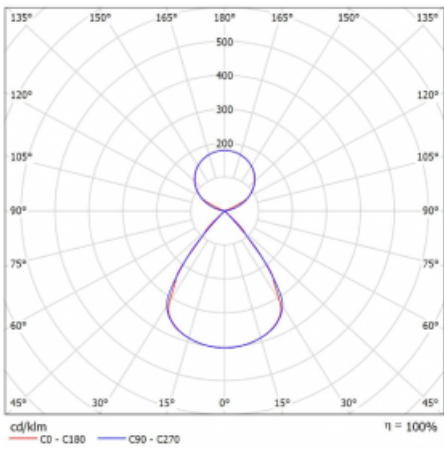

Type of installation	Suspended
Light distribution	Direct-indirect clear plexi
Luminaire shape	Linear
Colour of the luminaires	Black
Material	Aluminium
Lifetime	L80/B20 50 000 hours
Warranty	60 months
Description of luminaires	Luminaire suspended
item description	D/I - 52/48
Dimensions	2244 mm × 47 mm × 69 mm
Light source	LED MODUL
Type of optical system	Plastic louvre low UGR
Luminous flux	9190 lm ± 10 %
Colour Temperature	4000 K cool white
Luminous efficacy	162 lm/W
MacAdam Light source	3
Colour rendering index	80
UGR max. X=4H Y=8H, $\rho=70,50,20$	12.8

## Technical drawing

Luminaire power input 56.7 W  $\pm$  10 %

Connection of the luminaires DALI dimmable

Electrical voltage 220-240V

Frequency 50/60Hz

⊕ CE IP 20

## Curve