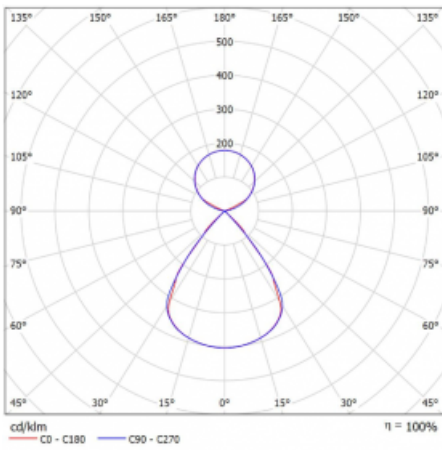

|  |                             |
|--|-----------------------------|
| Type of installation                   | Suspended                   |
| Light distribution                     | Direct-indirect clear plexi |
| Luminaire shape                        | Linear                      |
| Colour of the luminaires               | White                       |
| Material                               | Aluminium                   |
| Lifetime                               | L80/B20 50 000 hours        |
| Warranty                               | 60 months                   |
| Description of luminaires              | Luminaire suspended         |
| item description                       | D/I - 52/48                 |
| Dimensions                             | 2244 mm × 47 mm × 69 mm     |
| Light source                           | LED MODUL                   |
| Type of optical system                 | Plastic louvre low UGR      |
| Luminous flux                          | 8810 lm ± 10 %              |
| Colour Temperature                     | 3000 K warm white           |
| Luminous efficacy                      | 155 lm/W                    |
| MacAdam Light source                   | 3                           |
| Colour rendering index                 | 80                          |
| UGR max. X=4H<br>Y=8H, $\rho=70,50,20$ | 12.6                        |

## Technical drawing

Luminaire power input 56.7 W  $\pm$  10 %

Connection of the luminaires DALI dimmable

Electrical voltage 220-240V

Frequency 50/60Hz

⊕ CE IP 20

## Curve