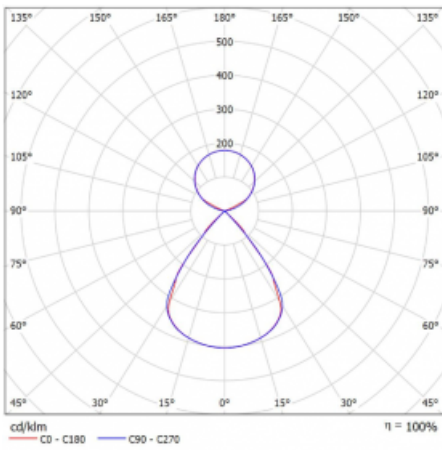

| | |
|--|-----------------------------|
| Type of installation | Suspended |
| Light distribution | Direct-indirect clear plexi |
| Luminaire shape | Linear |
| Colour of the luminaires | Silver |
| Material | Aluminium |
| Lifetime | L80/B20 50 000 hours |
| Warranty | 60 months |
| Description of luminaires | Luminaire suspended |
| item description | D/I - 52/48 |
| Dimensions | 2244 mm × 47 mm × 69 mm |
| Light source | LED MODUL |
| Type of optical system | Plastic louvre low UGR |
| Luminous flux | 8810 lm ± 10 % |
| Colour Temperature | 3000 K warm white |
| Luminous efficacy | 155 lm/W |
| MacAdam Light source | 3 |
| Colour rendering index | 80 |
| UGR max. X=4H Y=8H, $\rho=70,50,20$ | 12.6 |

Technical drawing

Luminaire power input 56.7 W \pm 10 %

Connection of the luminaires DALI dimmable

Electrical voltage 220-240V

Frequency 50/60Hz

⊕ CE IP 20

Curve

Downloads