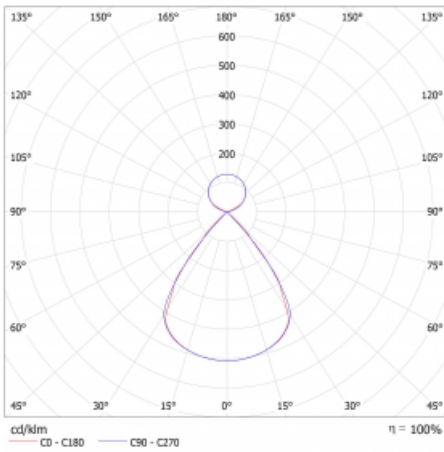

Luminaire

Lina45-S

145S-5C1Z-40GEM3/840, S

EPD[®]

Imagine a linear luminaire that can satisfy all your needs: it meets UGR, has high efficiency and you can build it to your specifications. And it looks great too. The Lina45-S offers opal, microprism and optical grille variants, so it can easily meet both UGR under 19 at 4300 lm luminous flux. It is a great solution for visually demanding spaces, as it even meets UGR under 16 in some variants. In addition, you can complement the modular luminaire with a Vali55 relay module, a Rundo circular luminaire or 2 - 3 CUBE reflectors. The indirect lighting component is provided by a clear plexiglass module or a batwing diffuser, which creates a more even illumination of the ceiling. A welcome feature is also the possibility of a curtain at the joint of the profiles, which are also fitted with caps to prevent even minimal draughts. The individual segments are easily connected using connectors and plugged into 230 V.

Type of installation	Suspended
Light distribution	Direct-indirect clear plexi
Luminaire shape	Linear
Colour of the luminaires	Silver
Material	Aluminium
Lifetime	L80/B20 50 000 hours
Warranty	24 months
Description of luminaires	Luminaire suspended
item description	D/I - 52/48
Dimensions	2244 mm × 47 mm × 69 mm
Light source	LED MODUL
Type of optical system	Plastic louvre low UGR
Luminous flux	7330 lm ± 10 %
Colour Temperature	4000 K cool white
Luminous efficacy	163 lm/W
MacAdam Light source	3
Colour rendering index	80
UGR max. X=4H Y=8H, $\rho=70,50,20$	12

Technical drawing

Luminaire power input 44.9 W \pm 10 %

Connection of the luminaires Electronic ballast non-dimmable with 3h emergency

Electrical voltage 220-240V

Frequency 50/60Hz

⊕ CE IP 20

Curve

Downloads