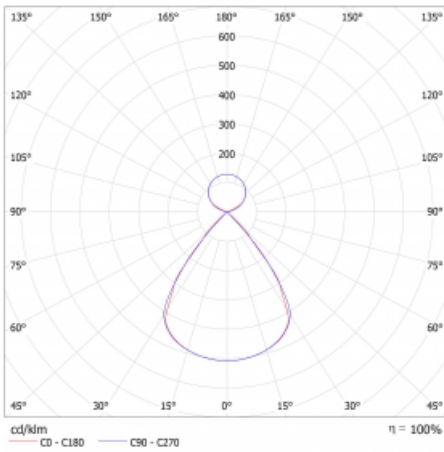

| | |
|-----------------------------------|-----------------------------|
| Type of installation | Suspended |
| Light distribution | Direct-indirect clear plexi |
| Luminaire shape | Linear |
| Colour of the luminaires | Black |
| Material | Aluminium |
| Lifetime | L80/B20 50 000 hours |
| Warranty | 24 months |
| Description of luminaires | Luminaire suspended |
| Dimensions | 2244 mm × 47 mm × 69 mm |
| Light source | LED MODUL |
| Type of optical system | Plastic louvre low UGR |
| Luminous flux | 7330 lm ± 10 % |
| Colour Temperature | 4000 K cool white |
| Luminous efficacy | 163 lm/W |
| MacAdam Light source | 3 |
| Colour rendering index | 80 |
| UGR max. X=4H Y=8H, ρ=70,50,20 | 12 |

Technical drawing

Luminaire power input 44.9 W \pm 10 %

Connection of the luminaires Electronic ballast non-dimmable with 3h emergency

Electrical voltage 220-240V

Frequency 50/60Hz

⊕ CE IP 20

Curve

Downloads