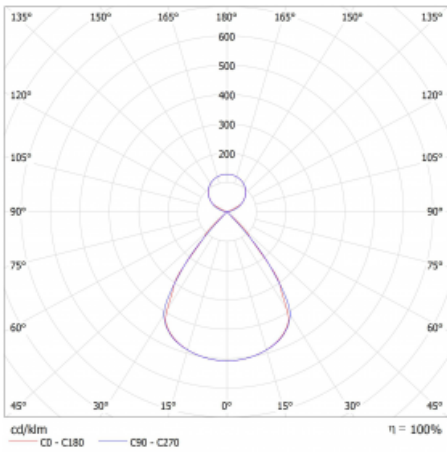

Type of installation	Suspended
Light distribution	Direct-indirect clear plexi
Luminaire shape	Linear
Colour of the luminaires	Silver
Material	Aluminium
Lifetime	L80/B20 50 000 hours
Warranty	60 months
Description of luminaires	Luminaire suspended
item description	D/I - 52/48
Dimensions	2244 mm × 47 mm × 69 mm
Light source	LED MODUL
Type of optical system	Plastic louvre low UGR
Luminous flux	7330 lm ± 10 %
Colour Temperature	4000 K cool white
Luminous efficacy	163 lm/W
MacAdam Light source	3
Colour rendering index	80
UGR max. X=4H Y=8H, $\rho=70,50,20$	12

## Technical drawing

Luminaire power input 44.9 W  $\pm$  10 %

Connection of the luminaires Electronic ballast non-dimmable

Electrical voltage 220-240V

Frequency 50/60Hz

⊕ CE IP 20

## Curve