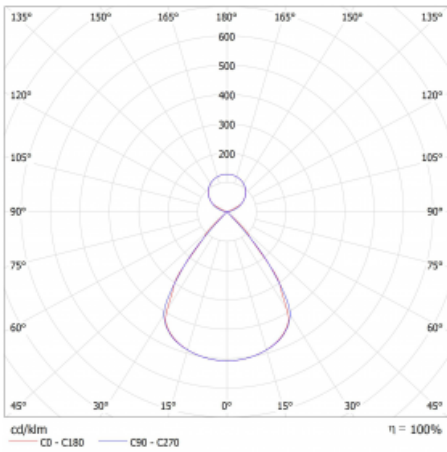

Type of installation	Suspended
Light distribution	Direct-indirect clear plexi
Luminaire shape	Linear
Colour of the luminaires	Black
Material	Aluminium
Lifetime	L80/B20 50 000 hours
Warranty	60 months
Description of luminaires	Luminaire suspended
Dimensions	2244 mm × 47 mm × 69 mm
Light source	LED MODUL
Type of optical system	Plastic louvre low UGR
Luminous flux	7030 lm ± 10 %
Colour Temperature	3000 K warm white
Luminous efficacy	157 lm/W
MacAdam Light source	3
Colour rendering index	80
UGR max. X=4H Y=8H, ρ=70,50,20	11.8

Technical drawing

Luminaire power input 44.9 W \pm 10 %

Connection of the luminaires Electronic ballast non-dimmable

Electrical voltage 220-240V

Frequency 50/60Hz

⊕ CE IP 20

Curve

Downloads