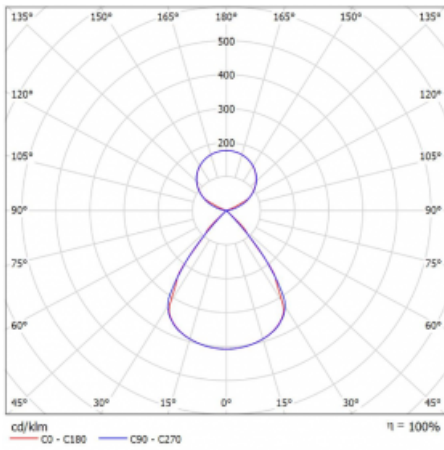

Type of installation	Suspended
Light distribution	Direct-indirect clear plexi
Luminaire shape	Linear
Colour of the luminaires	White
Material	Aluminium
Lifetime	L80/B20 50 000 hours
Warranty	60 months
Description of luminaires	Luminaire suspended
item description	D/I - 53/47
Dimensions	1964 mm × 47 mm × 69 mm
Light source	LED MODUL
Type of optical system	Plastic louvre low UGR
Luminous flux	15000 lm ± 10 %
Colour Temperature	4000 K cool white
Luminous efficacy	150 lm/W
MacAdam Light source	3
Colour rendering index	80
UGR max. X=4H Y=8H, $\rho=70,50,20$	15

## Technical drawing

Luminaire power input 99.7 W  $\pm$  10 %

Connection of the luminaires Electronic ballast non-dimmable

Electrical voltage 220-240V

Frequency 50/60Hz

⊕ CE IP 20

## Curve