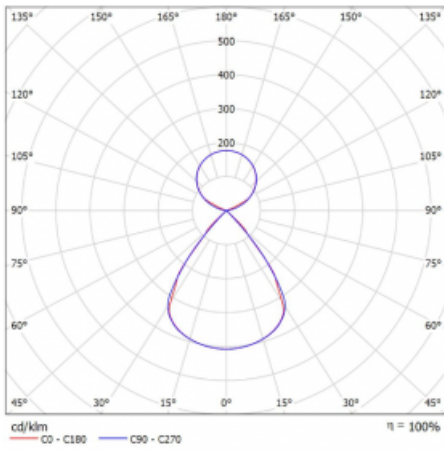

| | |
|----------------------------------------|-----------------------------|
| Type of installation | Suspended |
| Light distribution | Direct-indirect clear plexi |
| Luminaire shape | Linear |
| Colour of the luminaires | Black |
| Material | Aluminium |
| Lifetime | L80/B20 50 000 hours |
| Warranty | 60 months |
| Description of luminaires | Luminaire suspended |
| item description | D/I - 53/47 |
| Dimensions | 1964 mm × 47 mm × 69 mm |
| Light source | LED MODUL |
| Type of optical system | Plastic louvre low UGR |
| Luminous flux | 15000 lm ± 10 % |
| Colour Temperature | 4000 K cool white |
| Luminous efficacy | 150 lm/W |
| MacAdam Light source | 3 |
| Colour rendering index | 80 |
| UGR max. X=4H Y=8H, $\rho=70,50,20$ | 15 |

Technical drawing

Luminaire power input 99.7 W \pm 10 %

Connection of the luminaires Electronic ballast non-dimmable

Electrical voltage 220-240V

Frequency 50/60Hz

⊕ CE IP 20

Curve

Downloads