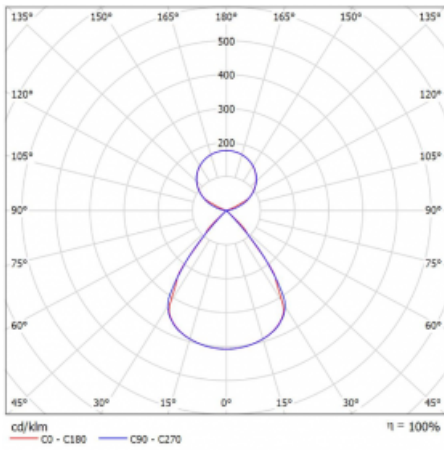

Type of installation	Suspended
Light distribution	Direct-indirect clear plexi
Luminaire shape	Linear
Colour of the luminaires	Black
Material	Aluminium
Lifetime	L80/B20 50 000 hours
Warranty	60 months
Description of luminaires	Luminaire suspended
item description	D/I - 53/47
Dimensions	1964 mm × 47 mm × 69 mm
Light source	LED MODUL
Type of optical system	Plastic louvre low UGR
Luminous flux	14400 lm ± 10 %
Colour Temperature	3000 K warm white
Luminous efficacy	144 lm/W
MacAdam Light source	3
Colour rendering index	80
UGR max. X=4H Y=8H, $\rho=70,50,20$	14.9

## Technical drawing

Luminaire power input 99.7 W  $\pm$  10 %

Connection of the luminaires Electronic ballast non-dimmable

Electrical voltage 220-240V

Frequency 50/60Hz

⊕ CE IP 20

## Curve