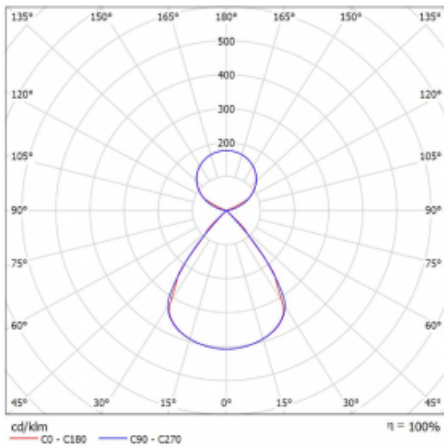

Type of installation	Suspended
Light distribution	Direct-indirect clear plexi
Luminaire shape	Linear
Colour of the luminaires	Silver
Material	Aluminium
Lifetime	L80/B20 50 000 hours
Warranty	2 years
Description of luminaires	Luminaire suspended
item description	D/I - 53/47
Dimensions	1964 mm × 47 mm × 69 mm
Light source	LED MODUL
Type of optical system	Plastic louvre low UGR
Luminous flux*	7960 lm
Colour Temperature	4000 K cool white
Luminous efficacy	159 lm/W
MacAdam Light source	3
Colour rendering index	80
UGR max. X=4H Y=8H, $\rho=70,50,20$	12.8

## Curve