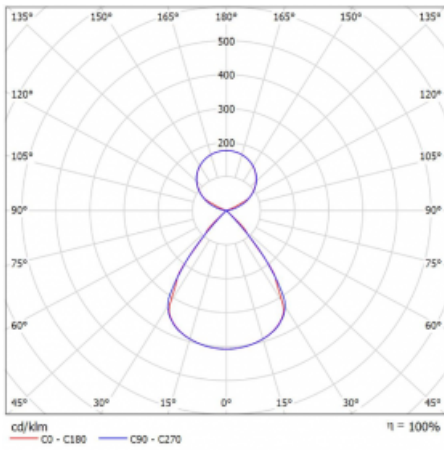

Technical drawing

Luminaire power input 50.2 W $\pm$ 10 %

Connection of the luminaires Electronic ballast non-dimmable with 1h emergency

Electrical voltage 220-240V

Frequency 50/60Hz

⊕ CE IP 20

Curve