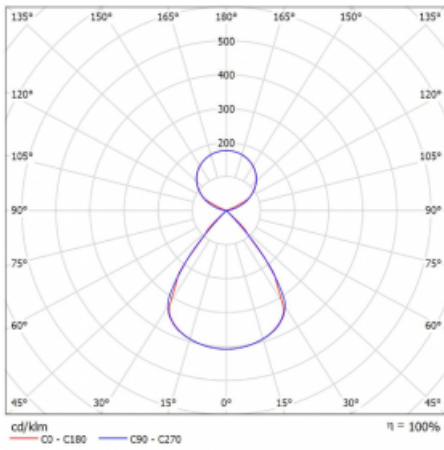

| | |
|--|-----------------------------|
| Type of installation | Suspended |
| Light distribution | Direct-indirect clear plexi |
| Luminaire shape | Linear |
| Colour of the luminaires | White |
| Material | Aluminium |
| Lifetime | L80/B20 50 000 hours |
| Warranty | 60 months |
| Description of luminaires | Luminaire suspended |
| item description | D/I - 53/47 |
| Dimensions | 1964 mm × 47 mm × 69 mm |
| Light source | LED MODUL |
| Type of optical system | Plastic louvre low UGR |
| Luminous flux | 7960 lm ± 10 % |
| Colour Temperature | 4000 K cool white |
| Luminous efficacy | 159 lm/W |
| MacAdam Light source | 3 |
| Colour rendering index | 80 |
| UGR max. X=4H Y=8H, $\rho=70,50,20$ | 12.8 |

Technical drawing

Luminaire power input 50.2 W \pm 10 %

Connection of the luminaires Electronic ballast non-dimmable

Electrical voltage 220-240V

Frequency 50/60Hz

⊕ CE IP 20

Curve

Downloads