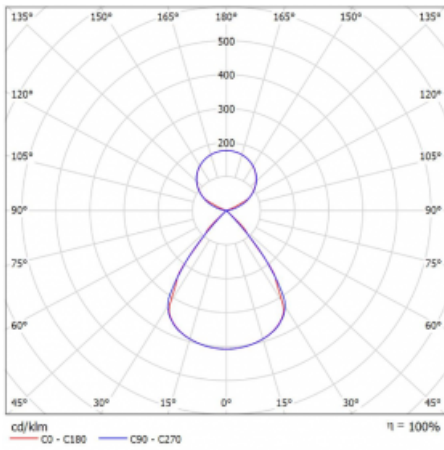

Type of installation	Suspended
Light distribution	Direct-indirect clear plexi
Luminaire shape	Linear
Colour of the luminaires	White
Material	Aluminium
Lifetime	L80/B20 50 000 hours
Warranty	5 years
Description of luminaires	Luminaire suspended
item description	D/I - 53/47
Dimensions	1964 mm × 47 mm × 69 mm
Light source	LED MODUL
Type of optical system	Plastic louvre low UGR
Luminous flux*	7960 lm
Colour Temperature	4000 K cool white
Luminous efficacy	159 lm/W
MacAdam Light source	3
Colour rendering index	80
UGR max. X=4H Y=8H, $\rho=70,50,20$	12.8

Technical drawing

Luminaire power input* 50.2 W

Connection of the luminaires ON/OFF

Electrical voltage 220-240V

Frequency 50/60Hz

⊕ CE IP 20

*±10 %

Curve