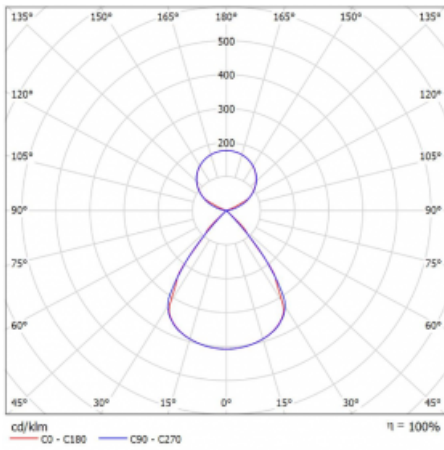

Type of installation	Suspended
Light distribution	Direct-indirect clear plexi
Luminaire shape	Linear
Colour of the luminaires	Silver
Material	Aluminium
Lifetime	L80/B20 50 000 hours
Warranty	60 months
Description of luminaires	Luminaire suspended
item description	D/I - 53/47
Dimensions	1964 mm × 47 mm × 69 mm
Light source	LED MODUL
Type of optical system	Plastic louvre low UGR
Luminous flux	7960 lm ± 10 %
Colour Temperature	4000 K cool white
Luminous efficacy	159 lm/W
MacAdam Light source	3
Colour rendering index	80
UGR max. X=4H Y=8H, $\rho=70,50,20$	12.8

Technical drawing

Luminaire power input 50.2 W \pm 10 %

Connection of the luminaires Electronic ballast non-dimmable

Electrical voltage 220-240V

Frequency 50/60Hz

⊕ CE IP 20

Curve

Downloads