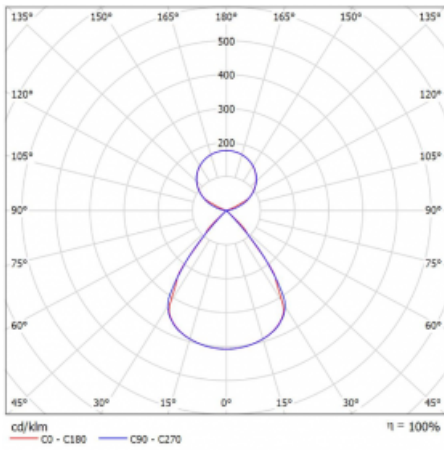

Type of installation	Suspended
Light distribution	Direct-indirect clear plexi
Luminaire shape	Linear
Colour of the luminaires	Silver
Material	Aluminium
Lifetime	L80/B20 50 000 hours
Warranty	60 months
Description of luminaires	Luminaire suspended
item description	D/I - 53/47
Dimensions	1964 mm × 47 mm × 69 mm
Light source	LED MODUL
Type of optical system	Plastic louvre low UGR
Luminous flux	7630 lm ± 10 %
Colour Temperature	3000 K warm white
Luminous efficacy	152 lm/W
MacAdam Light source	3
Colour rendering index	80
UGR max. X=4H Y=8H, $\rho=70,50,20$	12.7

Technical drawing

Luminaire power input 50.2 W \pm 10 %

Connection of the luminaires Electronic ballast non-dimmable

Electrical voltage 220-240V

Frequency 50/60Hz

⊕ CE IP 20

Curve

Downloads