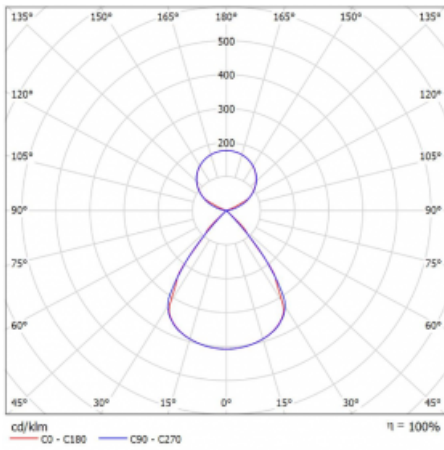

Type of installation	Suspended
Light distribution	Direct-indirect clear plexi
Luminaire shape	Linear
Colour of the luminaires	Black
Material	Aluminium
Lifetime	L80/B20 50 000 hours
Warranty	60 months
Description of luminaires	Luminaire suspended
item description	D/I - 53/47
Dimensions	1964 mm × 47 mm × 69 mm
Light source	LED MODUL
Type of optical system	Plastic louvre low UGR
Luminous flux	7630 lm ± 10 %
Colour Temperature	3000 K warm white
Luminous efficacy	152 lm/W
MacAdam Light source	3
Colour rendering index	80
UGR max. X=4H Y=8H, $\rho=70,50,20$	12.7

Technical drawing

Luminaire power input 50.2 W \pm 10 %

Connection of the luminaires Electronic ballast non-dimmable

Electrical voltage 220-240V

Frequency 50/60Hz

⊕ CE IP 20

Curve

Downloads