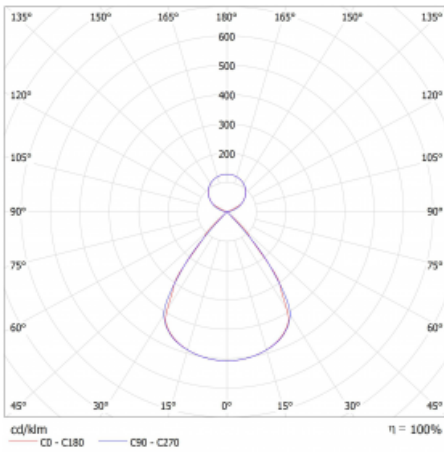

Type of installation	Suspended
Light distribution	Direct-indirect clear plexi
Luminaire shape	Linear
Colour of the luminaires	Silver
Material	Aluminium
Lifetime	L80/B20 50 000 hours
Warranty	24 months
Description of luminaires	Luminaire suspended
item description	D/I - 53/47
Dimensions	1964 mm × 47 mm × 69 mm
Light source	LED MODUL
Type of optical system	Plastic louvre low UGR
Luminous flux	6350 lm ± 10 %
Colour Temperature	4000 K cool white
Luminous efficacy	161 lm/W
MacAdam Light source	3
Colour rendering index	80
UGR max. X=4H Y=8H, $\rho=70,50,20$	12

Technical drawing

Luminaire power input 39.4 W \pm 10 %

Connection of the luminaires Electronic ballast non-dimmable with 3h emergency

Electrical voltage 220-240V

Frequency 50/60Hz

⊕ CE IP 20

Curve

Downloads