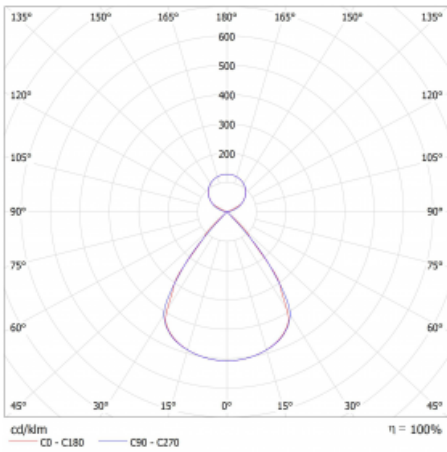

Type of installation	Suspended
Light distribution	Direct-indirect clear plexi
Luminaire shape	Linear
Colour of the luminaires	Silver
Material	Aluminium
Lifetime	L80/B20 50 000 hours
Warranty	60 months
Description of luminaires	Luminaire suspended
item description	D/I - 53/47
Dimensions	1964 mm × 47 mm × 69 mm
Light source	LED MODUL
Type of optical system	Plastic louvre low UGR
Luminous flux	6350 lm ± 10 %
Colour Temperature	4000 K cool white
Luminous efficacy	161 lm/W
MacAdam Light source	3
Colour rendering index	80
UGR max. X=4H Y=8H, $\rho=70,50,20$	12

Technical drawing

Luminaire power input 39.4 W \pm 10 %

Connection of the luminaires Electronic ballast non-dimmable

Electrical voltage 220-240V

Frequency 50/60Hz

⊕ CE IP 20

Curve

Downloads