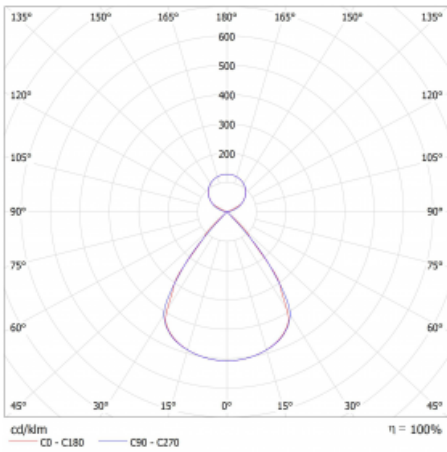

Type of installation	Suspended
Light distribution	Direct-indirect clear plexi
Luminaire shape	Linear
Colour of the luminaires	Black
Material	Aluminium
Lifetime	L80/B20 50 000 hours
Warranty	60 months
Description of luminaires	Luminaire suspended
Dimensions	1964 mm × 47 mm × 69 mm
Light source	LED MODUL
Type of optical system	Plastic louvre low UGR
Luminous flux	6350 lm ± 10 %
Colour Temperature	4000 K cool white
Luminous efficacy	161 lm/W
MacAdam Light source	3
Colour rendering index	80
UGR max. X=4H Y=8H, ρ=70,50,20	12

Technical drawing

Luminaire power input 39.4 W \pm 10 %

Connection of the luminaires Electronic ballast non-dimmable

Electrical voltage 220-240V

Frequency 50/60Hz

⊕ CE IP 20

Curve

Downloads