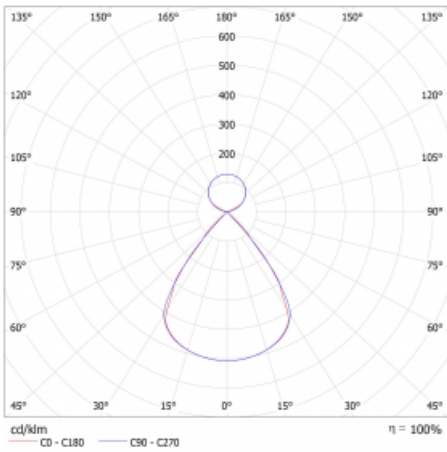

Type of installation	Suspended
Light distribution	Direct-indirect clear plexi
Luminaire shape	Linear
Colour of the luminaires	Silver
Material	Aluminium
Lifetime	L80/B20 50 000 hours
Warranty	60 months
Description of luminaires	Luminaire suspended
item description	D/I - 53/47
Dimensions	1964 mm × 47 mm × 69 mm
Light source	LED MODUL
Type of optical system	Plastic louvre low UGR
Luminous flux	6090 lm ± 10 %
Colour Temperature	3000 K warm white
Luminous efficacy	155 lm/W
MacAdam Light source	3
Colour rendering index	80
UGR max. X=4H Y=8H, $\rho=70,50,20$	11.9

## Technical drawing

Luminaire power input 39.4 W  $\pm$  10 %

Connection of the luminaires Electronic ballast non-dimmable

Electrical voltage 220-240V

Frequency 50/60Hz

⊕ CE IP 20

## Curve