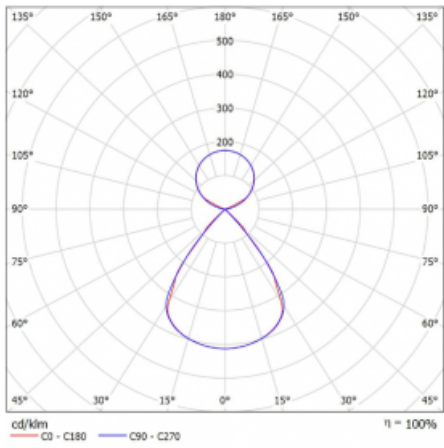

Type of installation	Suspended
Light distribution	Direct-indirect clear plexi
Luminaire shape	Linear
Colour of the luminaires	Black
Material	Aluminium
Lifetime	L80/B20 50 000 hours
Warranty	24 months
Description of luminaires	Luminaire suspended
item description	D/I - 53/47
Dimensions	1683 mm × 47 mm × 69 mm
Light source	LED MODUL
Type of optical system	Plastic louvre low UGR
Luminous flux	12690 lm ± 10 %
Colour Temperature	4000 K cool white
Luminous efficacy	152 lm/W
MacAdam Light source	3
Colour rendering index	80
UGR max. X=4H Y=8H, $\rho=70,50,20$	15.1

## Curve