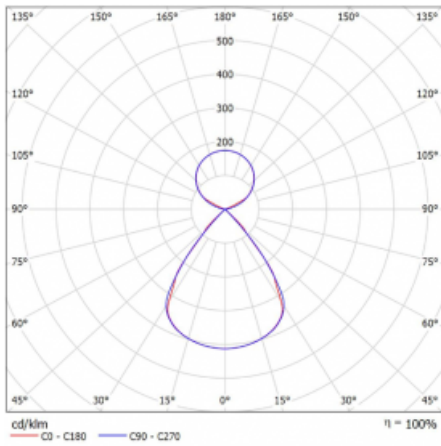

Type of installation	Suspended
Light distribution	Direct-indirect clear plexi
Luminaire shape	Linear
Colour of the luminaires	White
Material	Aluminium
Lifetime	L80/B20 50 000 hours
Warranty	24 months
Description of luminaires	Luminaire suspended
item description	D/I - 53/47
Dimensions	1683 mm × 47 mm × 69 mm
Light source	LED MODUL
Type of optical system	Plastic louvre low UGR
Luminous flux	12180 lm ± 10 %
Colour Temperature	3000 K warm white
Luminous efficacy	146 lm/W
MacAdam Light source	3
Colour rendering index	80
UGR max. X=4H Y=8H, $\rho=70,50,20$	14.9

Technical drawing

Luminaire power input 83.4 W \pm 10 %

Connection of the luminaires Electronic ballast non-dimmable with 3h emergency

Electrical voltage 220-240V

Frequency 50/60Hz

⊕ CE IP 20

Curve

Downloads