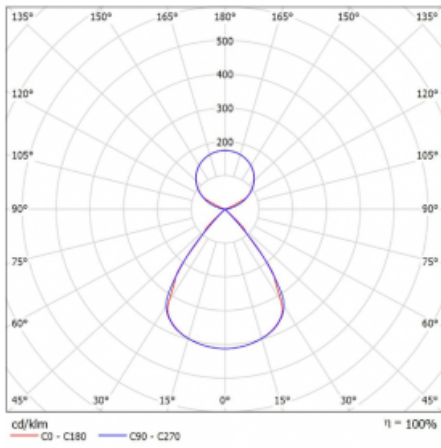

Type of installation	Suspended
Light distribution	Direct-indirect clear plexi
Luminaire shape	Linear
Colour of the luminaires	Silver
Material	Aluminium
Lifetime	L80/B20 50 000 hours
Warranty	2 years
Description of luminaires	Luminaire suspended
item description	D/I - 53/47
Dimensions	1683 mm × 47 mm × 69 mm
Light source	LED MODUL
Type of optical system	Plastic louvre low UGR
Luminous flux*	12180 lm
Colour Temperature	3000 K warm white
Luminous efficacy	146 lm/W
MacAdam Light source	3
Colour rendering index	80
UGR max. X=4H Y=8H, $\rho=70,50,20$	14.9

## Curve