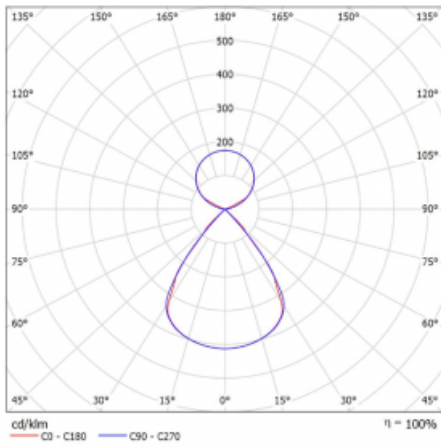

Type of installation	Suspended
Light distribution	Direct-indirect clear plexi
Luminaire shape	Linear
Colour of the luminaires	Silver
Material	Aluminium
Lifetime	L80/B20 50 000 hours
Warranty	24 months
Description of luminaires	Luminaire suspended
item description	D/I - 53/47
Dimensions	1683 mm × 47 mm × 69 mm
Light source	LED MODUL
Type of optical system	Plastic louvre low UGR
Luminous flux	12180 lm ± 10 %
Colour Temperature	3000 K warm white
Luminous efficacy	146 lm/W
MacAdam Light source	3
Colour rendering index	80
UGR max. X=4H Y=8H, $\rho=70,50,20$	14.9

Technical drawing

Luminaire power input 83.4 W \pm 10 %

Connection of the luminaires Electronic ballast non-dimmable with 1h emergency

Electrical voltage 220-240V

Frequency 50/60Hz

⊕ CE IP 20

Curve

Downloads