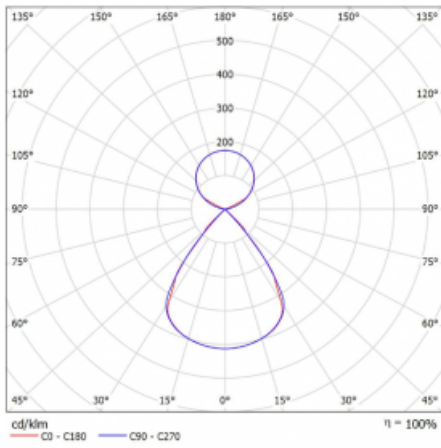

Type of installation	Suspended
Light distribution	Direct-indirect clear plexi
Luminaire shape	Linear
Colour of the luminaires	Black
Material	Aluminium
Lifetime	L80/B20 50 000 hours
Warranty	24 months
Description of luminaires	Luminaire suspended
item description	D/I - 53/47
Dimensions	1683 mm × 47 mm × 69 mm
Light source	LED MODUL
Type of optical system	Plastic louvre low UGR
Luminous flux	12180 lm ± 10 %
Colour Temperature	3000 K warm white
Luminous efficacy	146 lm/W
MacAdam Light source	3
Colour rendering index	80
UGR max. X=4H Y=8H, $\rho=70,50,20$	14.9

## Curve