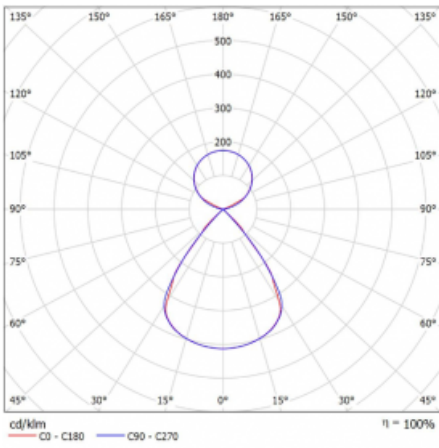

Type of installation	Suspended
Light distribution	Direct-indirect clear plexi
Luminaire shape	Linear
Colour of the luminaires	White
Material	Aluminium
Lifetime	L80/B20 50 000 hours
Warranty	5 years
Description of luminaires	Luminaire suspended
item description	D/I - 53/47
Dimensions	1683 mm × 47 mm × 69 mm
Light source	LED MODUL
Type of optical system	Plastic louvre low UGR
Luminous flux	12690 lm ± 10 %
Colour Temperature	4000 K cool white
Luminous efficacy	152 lm/W
MacAdam Light source	3
Colour rendering index	80
UGR max. X=4H Y=8H, $\rho=70,50,20$	15.1

Technical drawing

Luminaire power input 83.4 W \pm 10 %

Connection of the luminaires Electronic ballast non-dimmable

Electrical voltage 220-240V

Frequency 50/60Hz

⊕ CE IP 20

Curve

Downloads