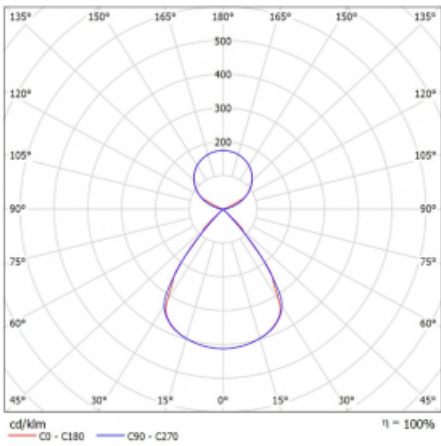

Type of installation	Suspended
Light distribution	Direct-indirect clear plexi
Luminaire shape	Linear
Colour of the luminaires	White
Material	Aluminium
Lifetime	L80/B20 50 000 hours
Warranty	5 years
Description of luminaires	Luminaire suspended
item description	D/I - 53/47
Dimensions	1683 mm × 47 mm × 69 mm
Light source	LED MODUL
Type of optical system	Plastic louvre low UGR
Luminous flux*	12690 lm
Colour Temperature	4000 K cool white
Luminous efficacy	152 lm/W
MacAdam Light source	3
Colour rendering index	80
UGR max. X=4H Y=8H, $\rho=70,50,20$	15.1

Technical drawing

Luminaire power input* 83.4 W

Connection of the luminaires ON/OFF

Electrical voltage 220-240V

Frequency 50/60Hz

⊕ CE IP 20

*±10 %

Curve