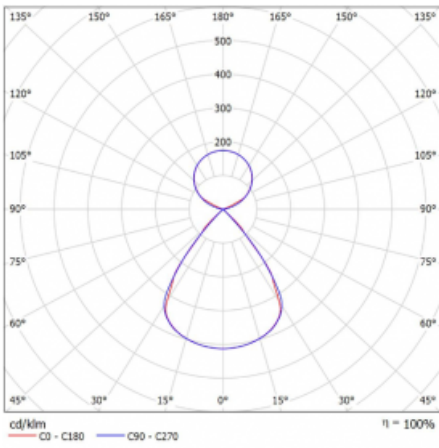

Type of installation	Suspended
Light distribution	Direct-indirect clear plexi
Luminaire shape	Linear
Colour of the luminaires	White
Material	Aluminium
Lifetime	L80/B20 50 000 hours
Warranty	60 months
Description of luminaires	Luminaire suspended
item description	D/I - 53/47
Dimensions	1683 mm × 47 mm × 69 mm
Light source	LED MODUL
Type of optical system	Plastic louvre low UGR
Luminous flux	12690 lm ± 10 %
Colour Temperature	4000 K cool white
Luminous efficacy	152 lm/W
MacAdam Light source	3
Colour rendering index	80
UGR max. X=4H Y=8H, $\rho=70,50,20$	15.1

Technical drawing

Luminaire power input 83.4 W \pm 10 %

Connection of the luminaires Electronic ballast non-dimmable

Electrical voltage 220-240V

Frequency 50/60Hz

⊕ CE IP 20

Curve

Downloads