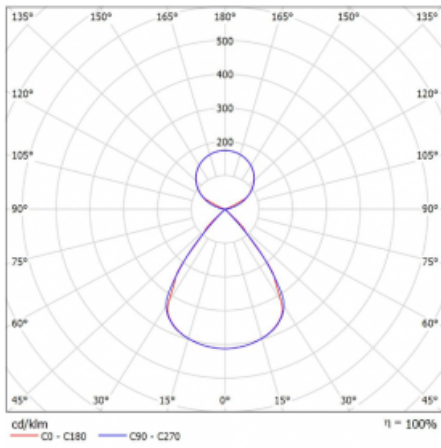

Type of installation	Suspended
Light distribution	Direct-indirect clear plexi
Luminaire shape	Linear
Colour of the luminaires	Silver
Material	Aluminium
Lifetime	L80/B20 50 000 hours
Warranty	60 months
Description of luminaires	Luminaire suspended
item description	D/I - 53/47
Dimensions	1683 mm × 47 mm × 69 mm
Light source	LED MODUL
Type of optical system	Plastic louvre low UGR
Luminous flux	12690 lm ± 10 %
Colour Temperature	4000 K cool white
Luminous efficacy	152 lm/W
MacAdam Light source	3
Colour rendering index	80
UGR max. X=4H Y=8H, $\rho=70,50,20$	15.1

## Curve