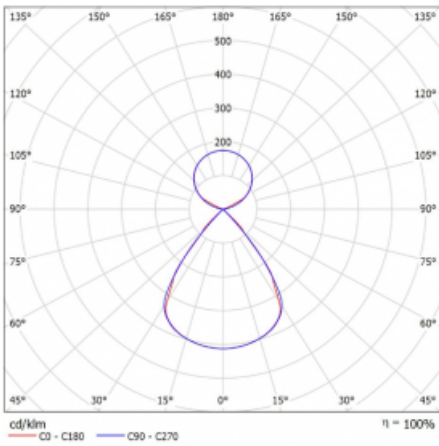

Type of installation	Suspended
Light distribution	Direct-indirect clear plexi
Luminaire shape	Linear
Colour of the luminaires	Silver
Material	Aluminium
Lifetime	L80/B20 50 000 hours
Warranty	5 years
Description of luminaires	Luminaire suspended
item description	D/I - 53/47
Dimensions	1683 mm × 47 mm × 69 mm
Light source	LED MODUL
Type of optical system	Plastic louvre low UGR
Luminous flux*	12690 lm
Colour Temperature	4000 K cool white
Luminous efficacy	152 lm/W
MacAdam Light source	3
Colour rendering index	80
UGR max. X=4H Y=8H, $\rho=70,50,20$	15.1

Technical drawing

Luminaire power input* 83.4 W

Connection of the luminaires ON/OFF

Electrical voltage 220-240V

Frequency 50/60Hz

⊕ CE IP 20

*±10 %

Curve