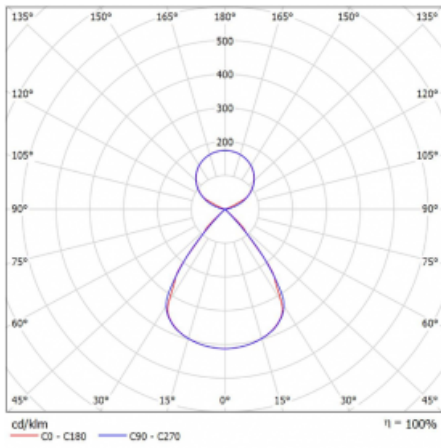

Type of installation	Suspended
Light distribution	Direct-indirect clear plexi
Luminaire shape	Linear
Colour of the luminaires	Black
Material	Aluminium
Lifetime	L80/B20 50 000 hours
Warranty	60 months
Description of luminaires	Luminaire suspended
item description	D/I - 53/47
Dimensions	1683 mm × 47 mm × 69 mm
Light source	LED MODUL
Type of optical system	Plastic louvre low UGR
Luminous flux	12690 lm ± 10 %
Colour Temperature	4000 K cool white
Luminous efficacy	152 lm/W
MacAdam Light source	3
Colour rendering index	80
UGR max. X=4H Y=8H, $\rho=70,50,20$	15.1

Technical drawing

Luminaire power input 83.4 W \pm 10 %

Connection of the luminaires Electronic ballast non-dimmable

Electrical voltage 220-240V

Frequency 50/60Hz

⊕ CE IP 20

Curve

Downloads