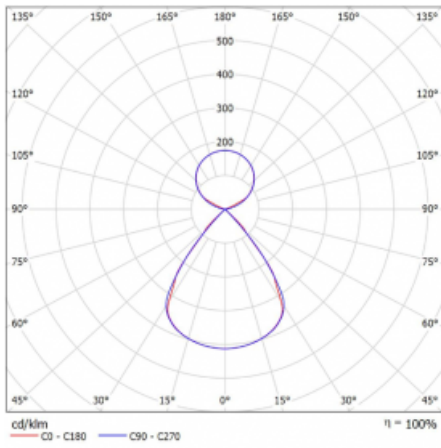

Type of installation	Suspended
Light distribution	Direct-indirect clear plexi
Luminaire shape	Linear
Colour of the luminaires	Black
Material	Aluminium
Lifetime	L80/B20 50 000 hours
Warranty	5 years
Description of luminaires	Luminaire suspended
item description	D/I - 53/47
Dimensions	1683 mm × 47 mm × 69 mm
Light source	LED MODUL
Type of optical system	Plastic louvre low UGR
Luminous flux*	12690 lm
Colour Temperature	4000 K cool white
Luminous efficacy	152 lm/W
MacAdam Light source	3
Colour rendering index	80
UGR max. X=4H Y=8H, $\rho=70,50,20$	15.1

Technical drawing

Luminaire power input* 83.4 W

Connection of the luminaires ON/OFF

Electrical voltage 220-240V

Frequency 50/60Hz

⊕ CE IP 20

*±10 %

Curve