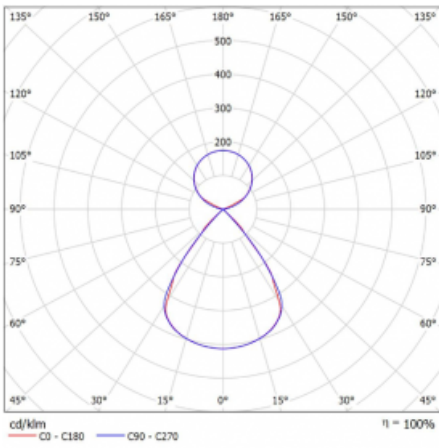

Type of installation	Suspended
Light distribution	Direct-indirect clear plexi
Luminaire shape	Linear
Colour of the luminaires	White
Material	Aluminium
Lifetime	L80/B20 50 000 hours
Warranty	5 years
Description of luminaires	Luminaire suspended
item description	D/I - 53/47
Dimensions	1683 mm × 47 mm × 69 mm
Light source	LED MODUL
Type of optical system	Plastic louvre low UGR
Luminous flux*	12180 lm
Colour Temperature	3000 K warm white
Luminous efficacy	146 lm/W
MacAdam Light source	3
Colour rendering index	80
UGR max. X=4H Y=8H, $\rho=70,50,20$	14.9

Technical drawing

Luminaire power input* 83.4 W

Connection of the luminaires ON/OFF

Electrical voltage 220-240V

Frequency 50/60Hz

⊕ CE IP 20

*±10 %

Curve