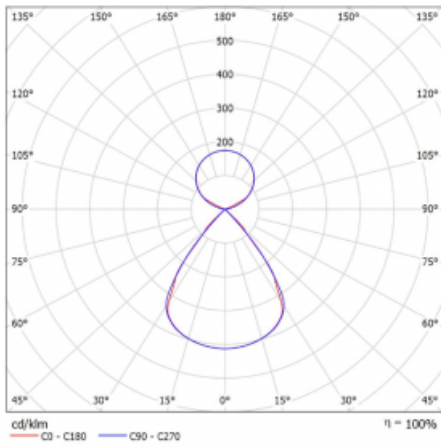

Type of installation	Suspended
Light distribution	Direct-indirect clear plexi
Luminaire shape	Linear
Colour of the luminaires	White
Material	Aluminium
Lifetime	L80/B20 50 000 hours
Warranty	60 months
Description of luminaires	Luminaire suspended
item description	D/I - 53/47
Dimensions	1683 mm × 47 mm × 69 mm
Light source	LED MODUL
Type of optical system	Plastic louvre low UGR
Luminous flux	12180 lm ± 10 %
Colour Temperature	3000 K warm white
Luminous efficacy	146 lm/W
MacAdam Light source	3
Colour rendering index	80
UGR max. X=4H Y=8H, $\rho=70,50,20$	14.9

Technical drawing

Luminaire power input 83.4 W \pm 10 %

Connection of the luminaires Electronic ballast non-dimmable

Electrical voltage 220-240V

Frequency 50/60Hz

⊕ CE IP 20

Curve

Downloads