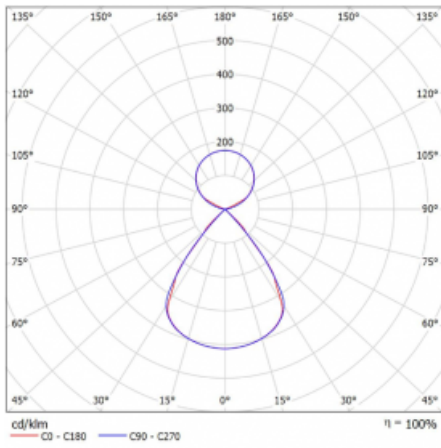

Type of installation	Suspended
Light distribution	Direct-indirect clear plexi
Luminaire shape	Linear
Colour of the luminaires	Silver
Material	Aluminium
Lifetime	L80/B20 50 000 hours
Warranty	5 years
Description of luminaires	Luminaire suspended
item description	D/I - 53/47
Dimensions	1683 mm × 47 mm × 69 mm
Light source	LED MODUL
Type of optical system	Plastic louvre low UGR
Luminous flux*	12180 lm
Colour Temperature	3000 K warm white
Luminous efficacy	146 lm/W
MacAdam Light source	3
Colour rendering index	80
UGR max. X=4H Y=8H, $\rho=70,50,20$	14.9

Technical drawing

Luminaire power input* 83.4 W

Connection of the luminaires ON/OFF

Electrical voltage 220-240V

Frequency 50/60Hz

⊕ CE IP 20

*±10 %

Curve