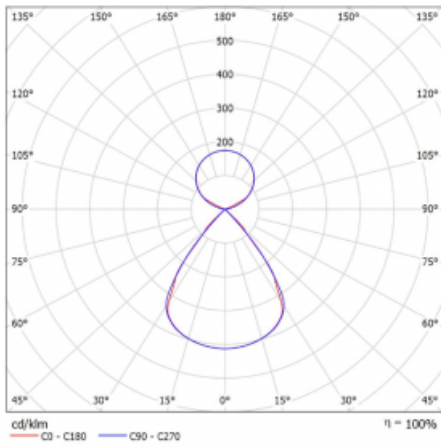

Type of installation	Suspended
Light distribution	Direct-indirect clear plexi
Luminaire shape	Linear
Colour of the luminaires	Silver
Material	Aluminium
Lifetime	L80/B20 50 000 hours
Warranty	60 months
Description of luminaires	Luminaire suspended
item description	D/I - 53/47
Dimensions	1683 mm × 47 mm × 69 mm
Light source	LED MODUL
Type of optical system	Plastic louvre low UGR
Luminous flux	12180 lm ± 10 %
Colour Temperature	3000 K warm white
Luminous efficacy	146 lm/W
MacAdam Light source	3
Colour rendering index	80
UGR max. X=4H Y=8H, $\rho=70,50,20$	14.9

Technical drawing

Luminaire power input 83.4 W \pm 10 %

Connection of the luminaires Electronic ballast non-dimmable

Electrical voltage 220-240V

Frequency 50/60Hz

⊕ CE IP 20

Curve

Downloads