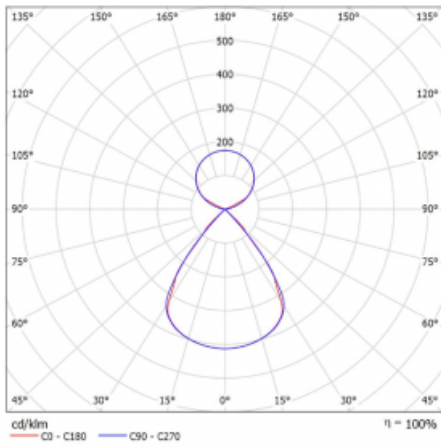

Type of installation	Suspended
Light distribution	Direct-indirect clear plexi
Luminaire shape	Linear
Colour of the luminaires	Black
Material	Aluminium
Lifetime	L80/B20 50 000 hours
Warranty	60 months
Description of luminaires	Luminaire suspended
item description	D/I - 53/47
Dimensions	1683 mm × 47 mm × 69 mm
Light source	LED MODUL
Type of optical system	Plastic louvre low UGR
Luminous flux	12180 lm ± 10 %
Colour Temperature	3000 K warm white
Luminous efficacy	146 lm/W
MacAdam Light source	3
Colour rendering index	80
UGR max. X=4H Y=8H, $\rho=70,50,20$	14.9

Technical drawing

Luminaire power input 83.4 W \pm 10 %

Connection of the luminaires Electronic ballast non-dimmable

Electrical voltage 220-240V

Frequency 50/60Hz

⊕ CE IP 20

Curve

Downloads