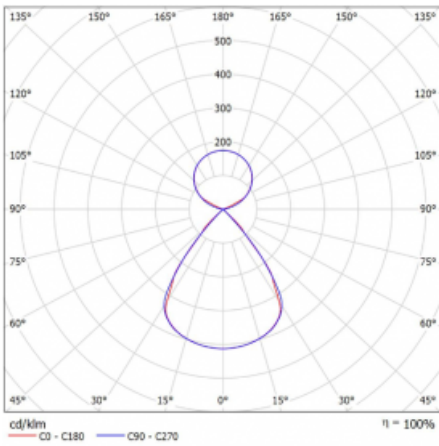

Type of installation	Suspended
Light distribution	Direct-indirect clear plexi
Luminaire shape	Linear
Colour of the luminaires	White
Material	Aluminium
Lifetime	L80/B20 50 000 hours
Warranty	5 years
Description of luminaires	Luminaire suspended
item description	D/I - 53/47
Dimensions	1683 mm × 47 mm × 69 mm
Light source	LED MODUL
Type of optical system	Plastic louvre low UGR
Luminous flux*	12180 lm
Colour Temperature	3000 K warm white
Luminous efficacy	146 lm/W
MacAdam Light source	3
Colour rendering index	80
UGR max. X=4H Y=8H, $\rho=70,50,20$	14.9

## Curve