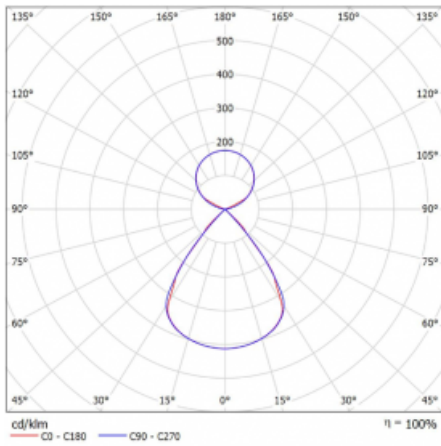

Type of installation	Suspended
Light distribution	Direct-indirect clear plexi
Luminaire shape	Linear
Colour of the luminaires	Silver
Material	Aluminium
Lifetime	L80/B20 50 000 hours
Warranty	24 months
Description of luminaires	Luminaire suspended
item description	D/I - 53/47
Dimensions	1683 mm × 47 mm × 69 mm
Light source	LED MODUL
Type of optical system	Plastic louvre low UGR
Luminous flux	6730 lm ± 10 %
Colour Temperature	4000 K cool white
Luminous efficacy	152 lm/W
MacAdam Light source	3
Colour rendering index	80
UGR max. X=4H Y=8H, $\rho=70,50,20$	12.9

Technical drawing

Luminaire power input 44.3 W \pm 10 %

Connection of the luminaires Electronic ballast non-dimmable with 3h emergency

Electrical voltage 220-240V

Frequency 50/60Hz

⊕ CE IP 20

Curve

Downloads