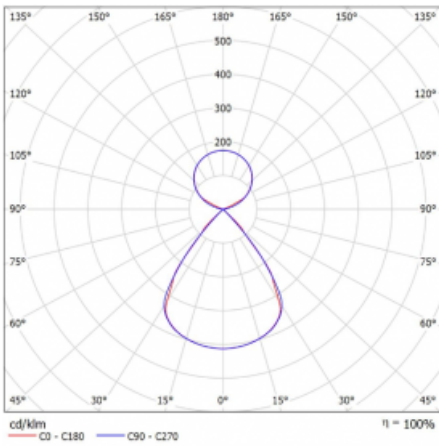

Type of installation	Suspended
Light distribution	Direct-indirect clear plexi
Luminaire shape	Linear
Colour of the luminaires	White
Material	Aluminium
Lifetime	L80/B20 50 000 hours
Warranty	2 years
Description of luminaires	Luminaire suspended
item description	D/I - 53/47
Dimensions	1683 mm × 47 mm × 69 mm
Light source	LED MODUL
Type of optical system	Plastic louvre low UGR
Luminous flux*	6730 lm
Colour Temperature	4000 K cool white
Luminous efficacy	152 lm/W
MacAdam Light source	3
Colour rendering index	80
UGR max. X=4H Y=8H, $\rho=70,50,20$	12.9

## Curve