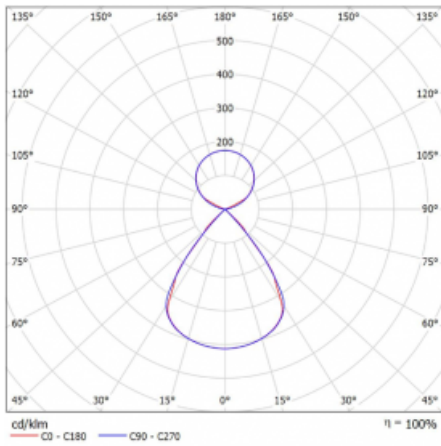

Type of installation	Suspended
Light distribution	Direct-indirect clear plexi
Luminaire shape	Linear
Colour of the luminaires	Silver
Material	Aluminium
Lifetime	L80/B20 50 000 hours
Warranty	24 months
Description of luminaires	Luminaire suspended
item description	D/I - 53/47
Dimensions	1683 mm × 47 mm × 69 mm
Light source	LED MODUL
Type of optical system	Plastic louvre low UGR
Luminous flux	6730 lm ± 10 %
Colour Temperature	4000 K cool white
Luminous efficacy	152 lm/W
MacAdam Light source	3
Colour rendering index	80
UGR max. X=4H Y=8H, $\rho=70,50,20$	12.9

## Curve