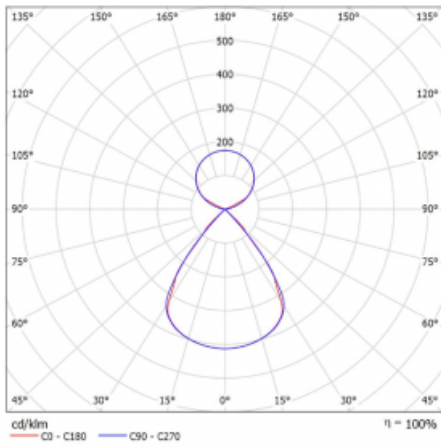

Technical drawing

Luminaire power input 44.3 W $\pm$ 10 %

Connection of the luminaires Electronic ballast non-dimmable with 1h emergency

Electrical voltage 220-240V

Frequency 50/60Hz

⊕ CE IP 20

Curve