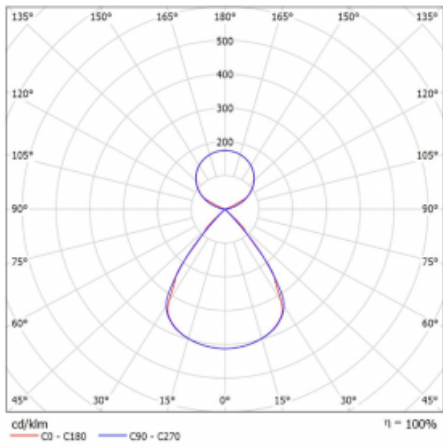

Technical drawing

Luminaire power input 44.3 W $\pm$ 10 %

Connection of the luminaires Electronic ballast non-dimmable with 1h emergency

Electrical voltage 220-240V

Frequency 50/60Hz

⊕ CE IP 20

Curve