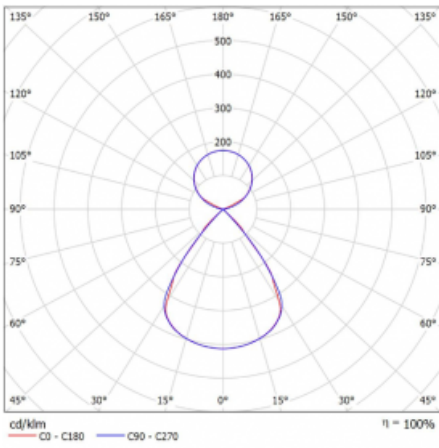

Type of installation	Suspended
Light distribution	Direct-indirect clear plexi
Luminaire shape	Linear
Colour of the luminaires	White
Material	Aluminium
Lifetime	L80/B20 50 000 hours
Warranty	60 months
Description of luminaires	Luminaire suspended
item description	D/I - 53/47
Dimensions	1683 mm × 47 mm × 69 mm
Light source	LED MODUL
Type of optical system	Plastic louvre low UGR
Luminous flux	6730 lm ± 10 %
Colour Temperature	4000 K cool white
Luminous efficacy	152 lm/W
MacAdam Light source	3
Colour rendering index	80
UGR max. X=4H Y=8H, $\rho=70,50,20$	12.9

Technical drawing

Luminaire power input 44.3 W \pm 10 %

Connection of the luminaires Electronic ballast non-dimmable

Electrical voltage 220-240V

Frequency 50/60Hz

⊕ CE IP 20

Curve

Downloads