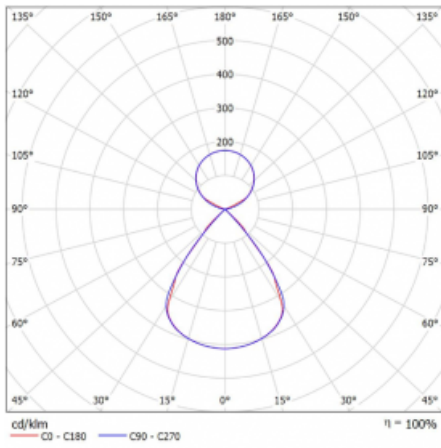

Type of installation	Suspended
Light distribution	Direct-indirect clear plexi
Luminaire shape	Linear
Colour of the luminaires	White
Material	Aluminium
Lifetime	L80/B20 50 000 hours
Warranty	5 years
Description of luminaires	Luminaire suspended
item description	D/I - 53/47
Dimensions	1683 mm × 47 mm × 69 mm
Light source	LED MODUL
Type of optical system	Plastic louvre low UGR
Luminous flux*	6730 lm
Colour Temperature	4000 K cool white
Luminous efficacy	152 lm/W
MacAdam Light source	3
Colour rendering index	80
UGR max. X=4H Y=8H, $\rho=70,50,20$	12.9

Technical drawing

Luminaire power input* 44.3 W

Connection of the luminaires ON/OFF

Electrical voltage 220-240V

Frequency 50/60Hz

⊕ CE IP 20

*±10 %

Curve