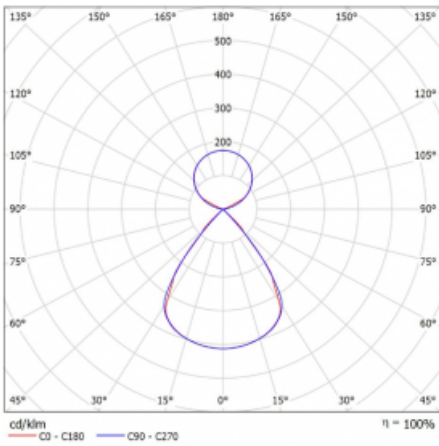

Type of installation	Suspended
Light distribution	Direct-indirect clear plexi
Luminaire shape	Linear
Colour of the luminaires	Silver
Material	Aluminium
Lifetime	L80/B20 50 000 hours
Warranty	5 years
Description of luminaires	Luminaire suspended
item description	D/I - 53/47
Dimensions	1683 mm × 47 mm × 69 mm
Light source	LED MODUL
Type of optical system	Plastic louvre low UGR
Luminous flux*	6730 lm
Colour Temperature	4000 K cool white
Luminous efficacy	152 lm/W
MacAdam Light source	3
Colour rendering index	80
UGR max. X=4H Y=8H, $\rho=70,50,20$	12.9

## Technical drawing

Luminaire power input\* 44.3 W

Connection of the luminaires ON/OFF

Electrical voltage 220-240V

Frequency 50/60Hz

⊕ CE IP 20

\*±10 %

## Curve