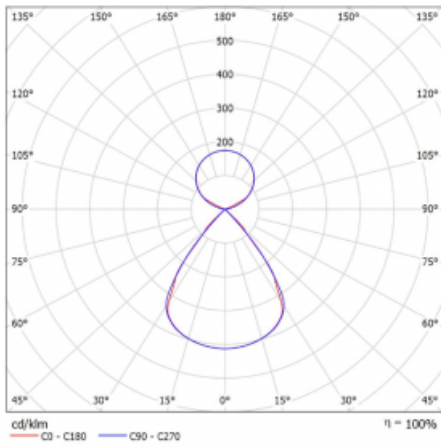

Type of installation	Suspended
Light distribution	Direct-indirect clear plexi
Luminaire shape	Linear
Colour of the luminaires	Silver
Material	Aluminium
Lifetime	L80/B20 50 000 hours
Warranty	60 months
Description of luminaires	Luminaire suspended
item description	D/I - 53/47
Dimensions	1683 mm × 47 mm × 69 mm
Light source	LED MODUL
Type of optical system	Plastic louvre low UGR
Luminous flux	6730 lm ± 10 %
Colour Temperature	4000 K cool white
Luminous efficacy	152 lm/W
MacAdam Light source	3
Colour rendering index	80
UGR max. X=4H Y=8H, $\rho=70,50,20$	12.9

## Curve