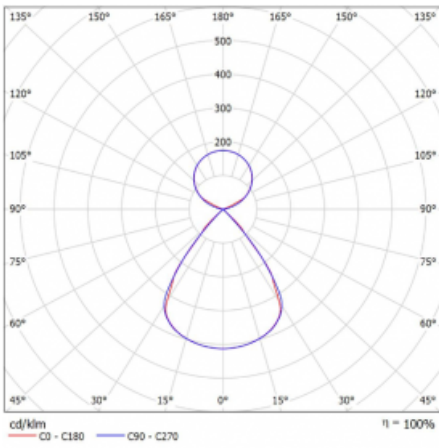

Type of installation	Suspended
Light distribution	Direct-indirect clear plexi
Luminaire shape	Linear
Colour of the luminaires	Black
Material	Aluminium
Lifetime	L80/B20 50 000 hours
Warranty	5 years
Description of luminaires	Luminaire suspended
item description	D/I - 53/47
Dimensions	1683 mm × 47 mm × 69 mm
Light source	LED MODUL
Type of optical system	Plastic louvre low UGR
Luminous flux*	6730 lm
Colour Temperature	4000 K cool white
Luminous efficacy	152 lm/W
MacAdam Light source	3
Colour rendering index	80
UGR max. X=4H Y=8H, $\rho=70,50,20$	12.9

## Technical drawing

Luminaire power input\* 44.3 W

Connection of the luminaires ON/OFF

Electrical voltage 220-240V

Frequency 50/60Hz

⊕ CE IP 20

\*±10 %

## Curve