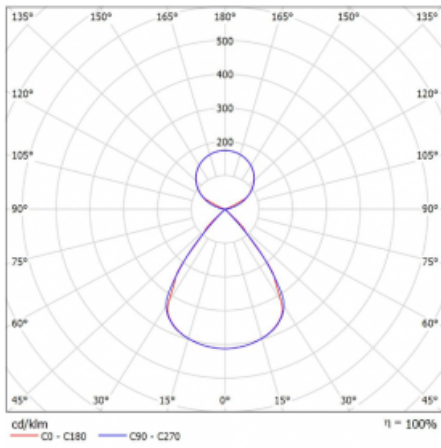

Type of installation	Suspended
Light distribution	Direct-indirect clear plexi
Luminaire shape	Linear
Colour of the luminaires	Black
Material	Aluminium
Lifetime	L80/B20 50 000 hours
Warranty	60 months
Description of luminaires	Luminaire suspended
item description	D/I - 53/47
Dimensions	1683 mm × 47 mm × 69 mm
Light source	LED MODUL
Type of optical system	Plastic louvre low UGR
Luminous flux	6730 lm ± 10 %
Colour Temperature	4000 K cool white
Luminous efficacy	152 lm/W
MacAdam Light source	3
Colour rendering index	80
UGR max. X=4H Y=8H, $\rho=70,50,20$	12.9

## Curve