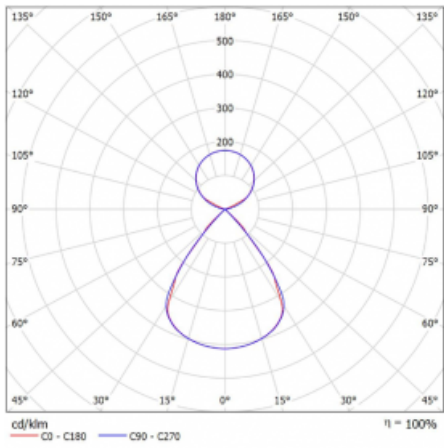

Type of installation	Suspended
Light distribution	Direct-indirect clear plexi
Luminaire shape	Linear
Colour of the luminaires	White
Material	Aluminium
Lifetime	L80/B20 50 000 hours
Warranty	60 months
Description of luminaires	Luminaire suspended
item description	D/I - 53/47
Dimensions	1683 mm × 47 mm × 69 mm
Light source	LED MODUL
Type of optical system	Plastic louvre low UGR
Luminous flux	6450 lm ± 10 %
Colour Temperature	3000 K warm white
Luminous efficacy	146 lm/W
MacAdam Light source	3
Colour rendering index	80
UGR max. X=4H Y=8H, $\rho=70,50,20$	12.7

Technical drawing

Luminaire power input 44.3 W \pm 10 %

Connection of the luminaires Electronic ballast non-dimmable

Electrical voltage 220-240V

Frequency 50/60Hz

⊕ CE IP 20

Curve

Downloads