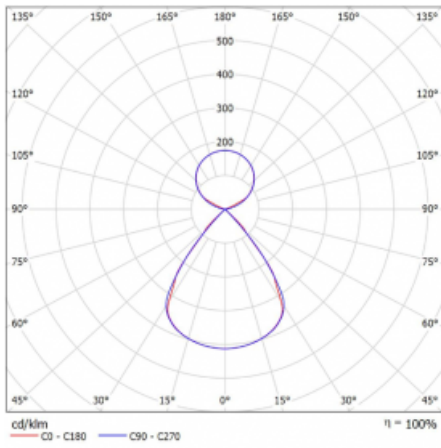

Type of installation	Suspended
Light distribution	Direct-indirect clear plexi
Luminaire shape	Linear
Colour of the luminaires	White
Material	Aluminium
Lifetime	L80/B20 50 000 hours
Warranty	5 years
Description of luminaires	Luminaire suspended
item description	D/I - 53/47
Dimensions	1683 mm × 47 mm × 69 mm
Light source	LED MODUL
Type of optical system	Plastic louvre low UGR
Luminous flux*	6450 lm
Colour Temperature	3000 K warm white
Luminous efficacy	146 lm/W
MacAdam Light source	3
Colour rendering index	80
UGR max. X=4H Y=8H, $\rho=70,50,20$	12.7

Technical drawing

Luminaire power input* 44.3 W

Connection of the luminaires ON/OFF

Electrical voltage 220-240V

Frequency 50/60Hz

⊕ CE IP 20

*±10 %

Curve