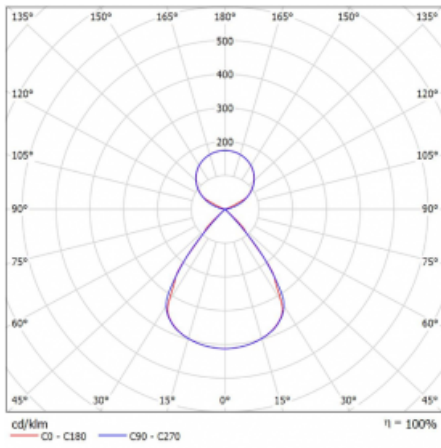

Type of installation	Suspended
Light distribution	Direct-indirect clear plexi
Luminaire shape	Linear
Colour of the luminaires	Silver
Material	Aluminium
Lifetime	L80/B20 50 000 hours
Warranty	5 years
Description of luminaires	Luminaire suspended
item description	D/I - 53/47
Dimensions	1683 mm × 47 mm × 69 mm
Light source	LED MODUL
Type of optical system	Plastic louvre low UGR
Luminous flux*	6450 lm
Colour Temperature	3000 K warm white
Luminous efficacy	146 lm/W
MacAdam Light source	3
Colour rendering index	80
UGR max. X=4H Y=8H, $\rho=70,50,20$	12.7

Technical drawing

Luminaire power input* 44.3 W

Connection of the luminaires ON/OFF

Electrical voltage 220-240V

Frequency 50/60Hz

⊕ CE IP 20

*±10 %

Curve