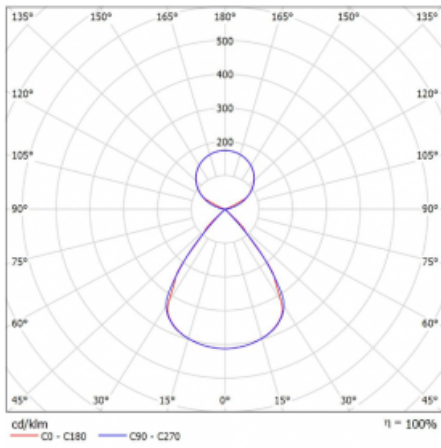

Type of installation	Suspended
Light distribution	Direct-indirect clear plexi
Luminaire shape	Linear
Colour of the luminaires	Silver
Material	Aluminium
Lifetime	L80/B20 50 000 hours
Warranty	60 months
Description of luminaires	Luminaire suspended
item description	D/I - 53/47
Dimensions	1683 mm × 47 mm × 69 mm
Light source	LED MODUL
Type of optical system	Plastic louvre low UGR
Luminous flux	6450 lm ± 10 %
Colour Temperature	3000 K warm white
Luminous efficacy	146 lm/W
MacAdam Light source	3
Colour rendering index	80
UGR max. X=4H Y=8H, $\rho=70,50,20$	12.7

Technical drawing

Luminaire power input 44.3 W \pm 10 %

Connection of the luminaires Electronic ballast non-dimmable

Electrical voltage 220-240V

Frequency 50/60Hz

⊕ CE IP 20

Curve

Downloads