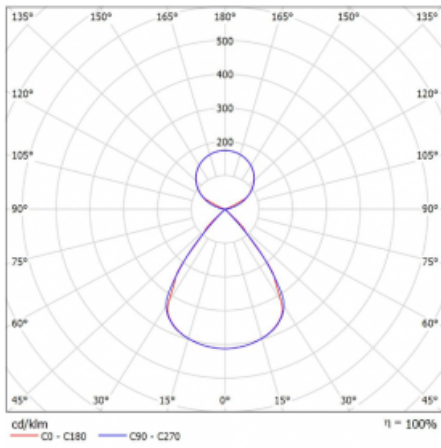

Type of installation	Suspended
Light distribution	Direct-indirect clear plexi
Luminaire shape	Linear
Colour of the luminaires	Black
Material	Aluminium
Lifetime	L80/B20 50 000 hours
Warranty	60 months
Description of luminaires	Luminaire suspended
item description	D/I - 53/47
Dimensions	1683 mm × 47 mm × 69 mm
Light source	LED MODUL
Type of optical system	Plastic louvre low UGR
Luminous flux	6450 lm ± 10 %
Colour Temperature	3000 K warm white
Luminous efficacy	146 lm/W
MacAdam Light source	3
Colour rendering index	80
UGR max. X=4H Y=8H, $\rho=70,50,20$	12.7

## Curve