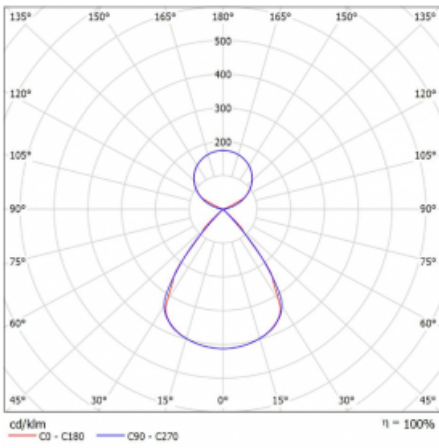

Type of installation	Suspended
Light distribution	Direct-indirect clear plexi
Luminaire shape	Linear
Colour of the luminaires	Black
Material	Aluminium
Lifetime	L80/B20 50 000 hours
Warranty	60 months
Description of luminaires	Luminaire suspended
item description	D/I - 53/47
Dimensions	1683 mm × 47 mm × 69 mm
Light source	LED MODUL
Type of optical system	Plastic louvre low UGR
Luminous flux	6450 lm ± 10 %
Colour Temperature	3000 K warm white
Luminous efficacy	146 lm/W
MacAdam Light source	3
Colour rendering index	80
UGR max. X=4H Y=8H, $\rho=70,50,20$	12.7

Technical drawing

Luminaire power input 44.3 W \pm 10 %

Connection of the luminaires Electronic ballast non-dimmable

Electrical voltage 220-240V

Frequency 50/60Hz

⊕ CE IP 20

Curve

Downloads