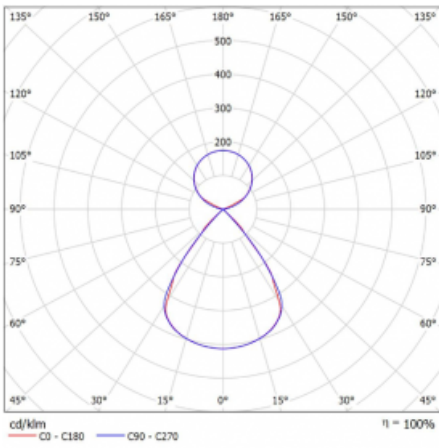

Type of installation	Suspended
Light distribution	Direct-indirect clear plexi
Luminaire shape	Linear
Colour of the luminaires	White
Material	Aluminium
Lifetime	L80/B20 50 000 hours
Warranty	5 years
Description of luminaires	Luminaire suspended
item description	D/I - 53/47
Dimensions	1683 mm × 47 mm × 69 mm
Weight	4.1 kg
Light source	LED MODUL
Type of optical system	Plastic louvre low UGR
Luminous flux*	6730 lm
Colour Temperature	4000 K cool white
Luminous efficacy	152 lm/W
MacAdam Light source	3
Colour rendering index	80
UGR max. X=4H Y=8H, ρ=70,50,20	12.9

## Curve