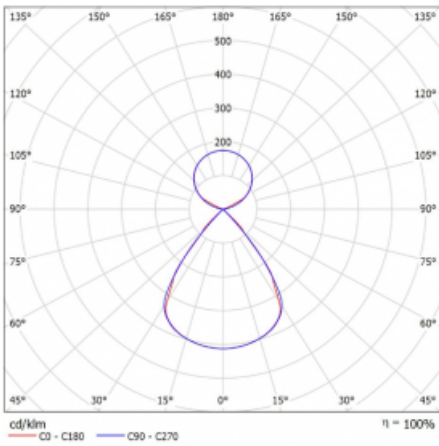

Type of installation	Suspended
Light distribution	Direct-indirect clear plexi
Luminaire shape	Linear
Colour of the luminaires	White
Material	Aluminium
Lifetime	L80/B20 50 000 hours
Warranty	5 years
Description of luminaires	Luminaire suspended
item description	D/I - 53/47
Dimensions	1683 mm × 47 mm × 69 mm
Light source	LED MODUL
Type of optical system	Plastic louvre low UGR
Luminous flux*	6450 lm
Colour Temperature	3000 K warm white
Luminous efficacy	146 lm/W
MacAdam Light source	3
Colour rendering index	80
UGR max. X=4H Y=8H, $\rho=70,50,20$	12.7

## Curve